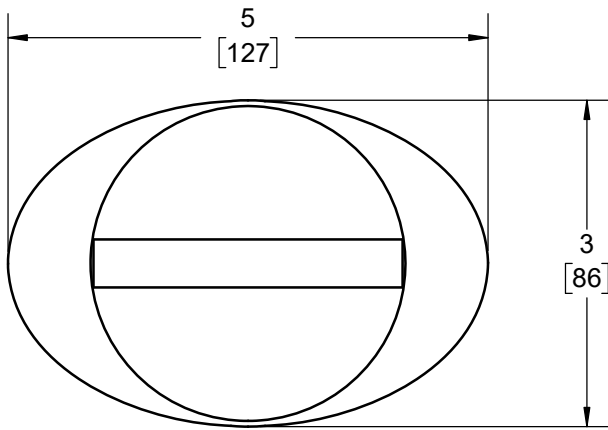

SPECIFICATION:

STRAINER TO FIT INSIDE OF BOTTOM OUTLET PART 100-OB4.
 CONSTRUCTED OF 304 STAINLESS STEEL. CATCHES 1/8" DIAMETER
 AND LARGER PARTICLES.

**BOTTOM OUTLET STRAINER
 PRO-PLUS**

SERIES **100-BOS**

PERFORATED 304
 STAINLESS STEEL
 1/8" OPENINGS
 STAGGERED HOLES
 40% OPEN AREA

PERFORATED
 OR OPTIONAL
 SOLID BOTTOM

	OPTION:
<input type="checkbox"/>	SOLID BOTTOM
<input type="checkbox"/>	SS MESH LINED