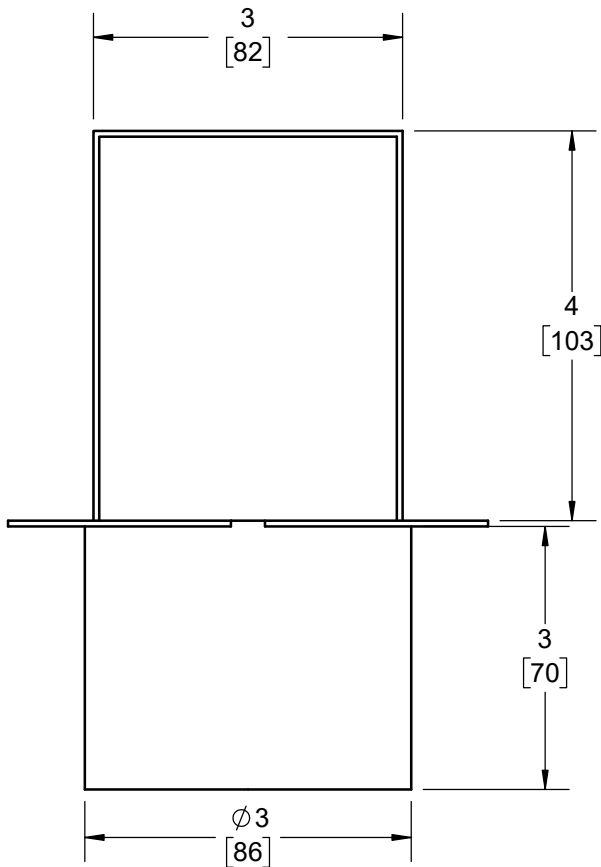

SPECIFICATION:

STRAINER TO FIT INSIDE OF BOTTOM OUTLET PART 100-OB4.
 CONSTRUCTED OF 304 STAINLESS STEEL. CATCHES 1/8" DIAMETER
 AND LARGER PARTICLES.

**BOTTOM OUTLET STRAINER
 PRO-PLUS**

SERIES **100-BOS**

PERFORATED 304
 STAINLESS STEEL
 1/8" OPENINGS
 STAGGERED HOLES
 40% OPEN AREA

PERFORATED
 OR OPTIONAL
 SOLID BOTTOM

	OPTION:
<input type="checkbox"/>	SOLID BOTTOM
<input type="checkbox"/>	SS MESH LINED