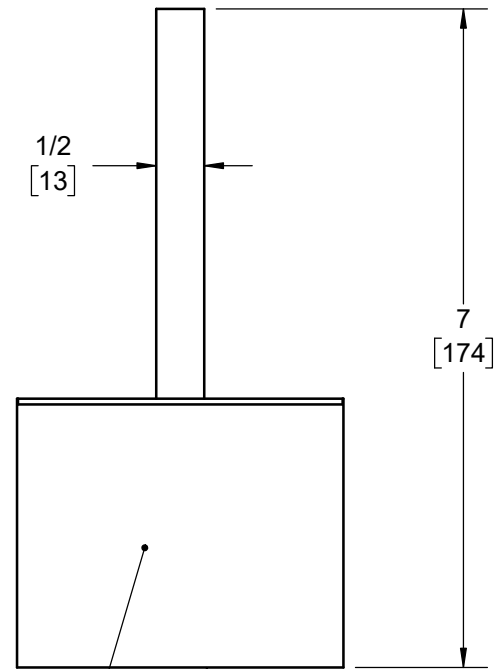

SPECIFICATION:

STRAINER TO FIT INSIDE OF BOTTOM OUTLET PART 100-OB4.
 CONSTRUCTED OF 304 STAINLESS STEEL. CATCHES 1/8" DIAMETER
 AND LARGER PARTICLES.

**BOTTOM OUTLET STRAINER
 PRO-PLUS**

SERIES **100-BOS**

PERFORATED 304
 STAINLESS STEEL
 1/8" OPENINGS
 STAGGERED HOLES
 40% OPEN AREA

PERFORATED
 OR OPTIONAL
 SOLID BOTTOM

	OPTION:
<input type="checkbox"/>	SOLID BOTTOM
<input type="checkbox"/>	SS MESH LINED