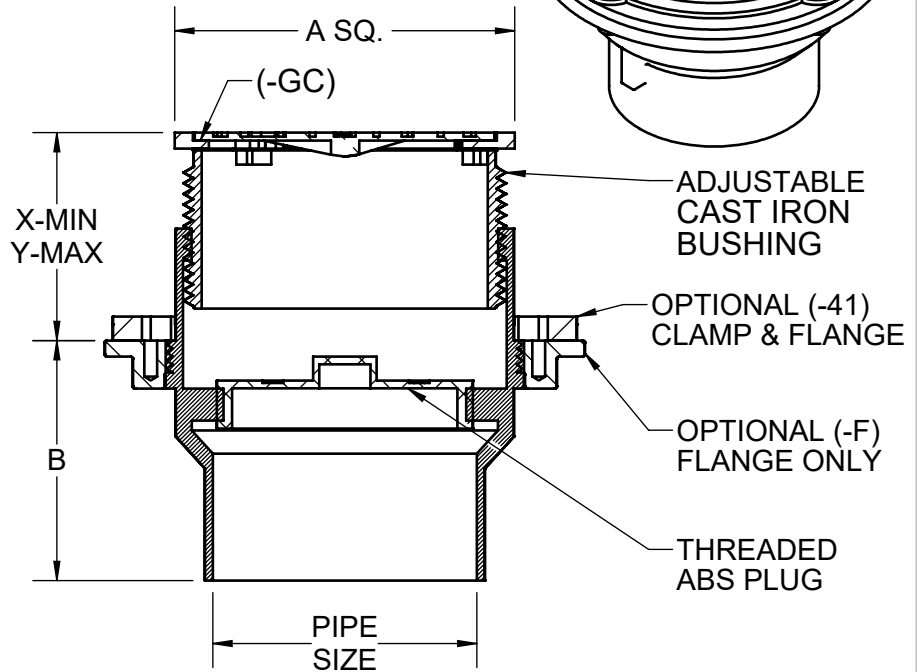

**SPECIFICATION:**

JOSAM 55000-2-SQ SERIES COATED CAST IRON KLEENATRON® II LEVELEZE® FLOOR CLEANOUT, INTERNAL ABS CLEANOUT PLUG, ADJUSTABLE CAST IRON HOUSING WITH MEDIUM-DUTY SCORIATED SECURED SQUARE SATIN BRONZE COVER.

**CLEANOUT  
SQUARE BRONZE TOP**

SERIES **55000-2-SQ**

FLANGE STANARD ON 4" -X AND 6" SIZES

	PIPE SIZE	A	B	C	D	X	Y
	2"	5 3/8	3 3/4	7 1/2	5 9/16	2 1/8	3 7/8
	3"	5 3/8	3 3/4	7 1/2	5 9/16	2 1/8	3 7/8
	4"	5 3/8	3 3/4	7 1/2	5 9/16	2 1/8	3 7/8
	4"-X	7	4 1/4	9 3/16	7	2	3 15/16
	5"-Z	5 3/8	3 3/4	7 1/2	5 9/16	2 1/8	3 7/8
	6"-Z	7	4 1/4	9 3/16	7	2	3 15/16

X	-2-SQ	SQUARE TOP, SATIN FINISH BRONZE
	-14	CARPET CLEANOUT MARKER
	-VP	SECURED COVER, VANDAL-PROOF SCREWS
	-22	TAPER THREAD BRONZE PLUG
	-31	GALVANIZED CAST IRON PARTS
	-41	CLAMP RING AND FLANGE
	-GC	GASKETED COVER