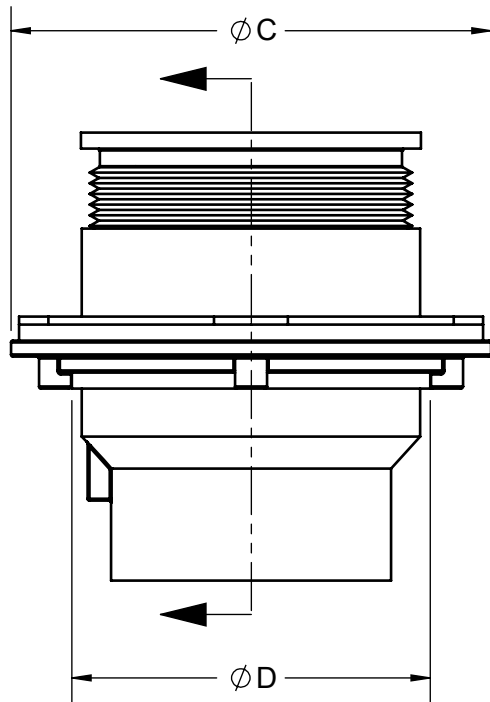

**SPECIFICATION:**

JOSAM 55000-2-SQ SERIES COATED CAST IRON KLEENATRON® II LEVELEZE® FLOOR CLEANOUT, INTERNAL ABS CLEANOUT PLUG, ADJUSTABLE CAST IRON HOUSING WITH MEDIUM-DUTY SCORIATED SECURED SQUARE SATIN BRONZE COVER.

**CLEANOUT  
SQUARE BRONZE TOP**

SERIES **55000-2-SQ**

FLANGE STANARD ON 4" -X AND 6" SIZES

	PIPE SIZE	A	B	C	D	X	Y
	2"	5 3/8	3 3/4	7 1/2	5 9/16	2 1/8	3 7/8
	3"	5 3/8	3 3/4	7 1/2	5 9/16	2 1/8	3 7/8
	4"	5 3/8	3 3/4	7 1/2	5 9/16	2 1/8	3 7/8
	4"-X	7	4 1/4	9 3/16	7	2	3 15/16
	5"-Z	5 3/8	3 3/4	7 1/2	5 9/16	2 1/8	3 7/8
	6"-Z	7	4 1/4	9 3/16	7	2	3 15/16